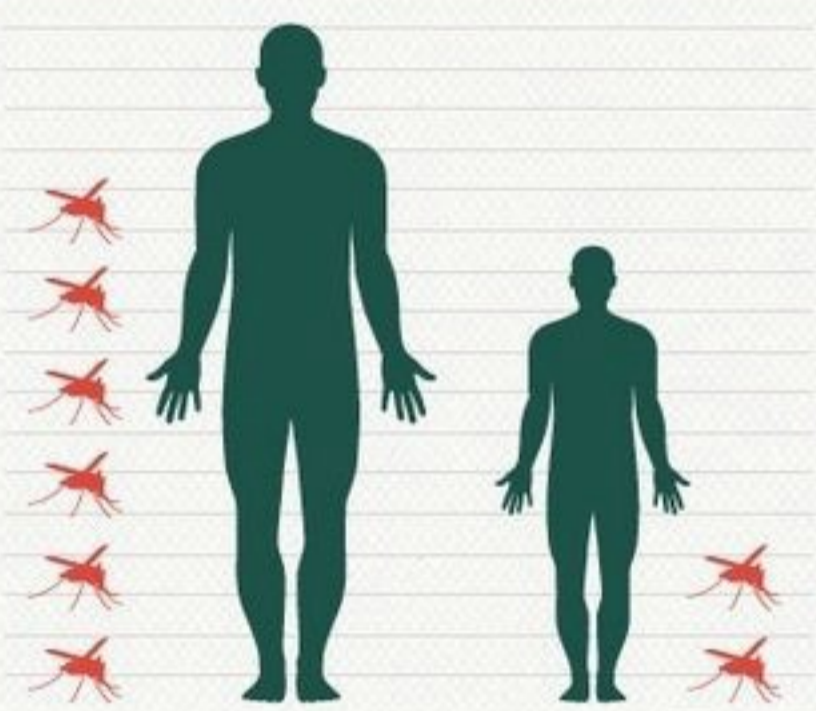

 PEPPERMINT OIL	 BEAUTYBERRY (CALLICARPA)	 CATNIP	 GARLIC	 CITRONELLA	 VITAMIN B	 BUG ZAPPERS	 BATS
FACT	FACT	FACT	MYTH	MYTH	MYTH	MYTH	MYTH
Repels mosquitoes and larvae.	Mississippi folk remedy.	10 times more powerful than DEET.	Repels vampires and dates, not mosquitoes.	Only effective 3 to 10 minutes after application.	No link between Vitamin B and mosquito repellent.	Kills only a handful of mosquitoes.	Mosquitoes make up only a small portion of diet.

WHAT ATTRACTS A MOSQUITO?

BLONDE HAIR

Blondes tend to be more attractive to mosquitoes than brunettes.

PERFUME

Floral scents are especially attractive to mosquitoes.

DARK COLORS

Dark colors capture heat and make most people more attractive to mosquitoes.

BANANA

Bananas help break down lactic acid, which mosquitoes are attracted to. Lactic acid is broken down only if you're carrying extra stores, making this a myth.

LARGER PERSON, MORE MOSQUITOES

MOSQUITO FEEDING TIME

Larger people tend to attract more mosquitos because of their greater relative heat or carbon dioxide.

Choose midday or after dark to be out. Mosquitoes are most active at dawn and dusk.

SO...HOW LONG DO MOSQUITO CONTROL PRODUCTS ACTUALLY LAST?